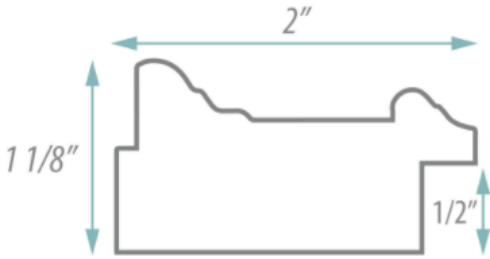

SPECIFICATION SHEET

FRAMED MIRROR
MODEL#: FM 79252-24X36

FRAMED MIRRORS COLLECTION

FEATURES:

- ONE 24X36" HIGH RESOLUTION SILVER PLATE GLASS MIRROR SIZE W/ DECORATIVE FRAME.
- "WALL HUGGER" HANGER FOR MOUNTING INCLUDED.
- STANDARD MOUNTING STYLE IS VERTICAL. FOR HORIZONTAL, PLEASE SPECIFY WHEN ORDERING.
- PACKED IN FOUR WALL (FOLDED DOUBLE WALL) CORRUGATION.
- STYLE: TRADITIONAL
- COLOR: SILVER/PEWTER
- FINISH: FOIL

MIRROR FINISHES:

- FLAT POLISHED EDGE
- BEVELED EDGE

OVERALL SIZE DIMENSION: 28" WIDE X 40" HIGH X 1 1/8" DEEP